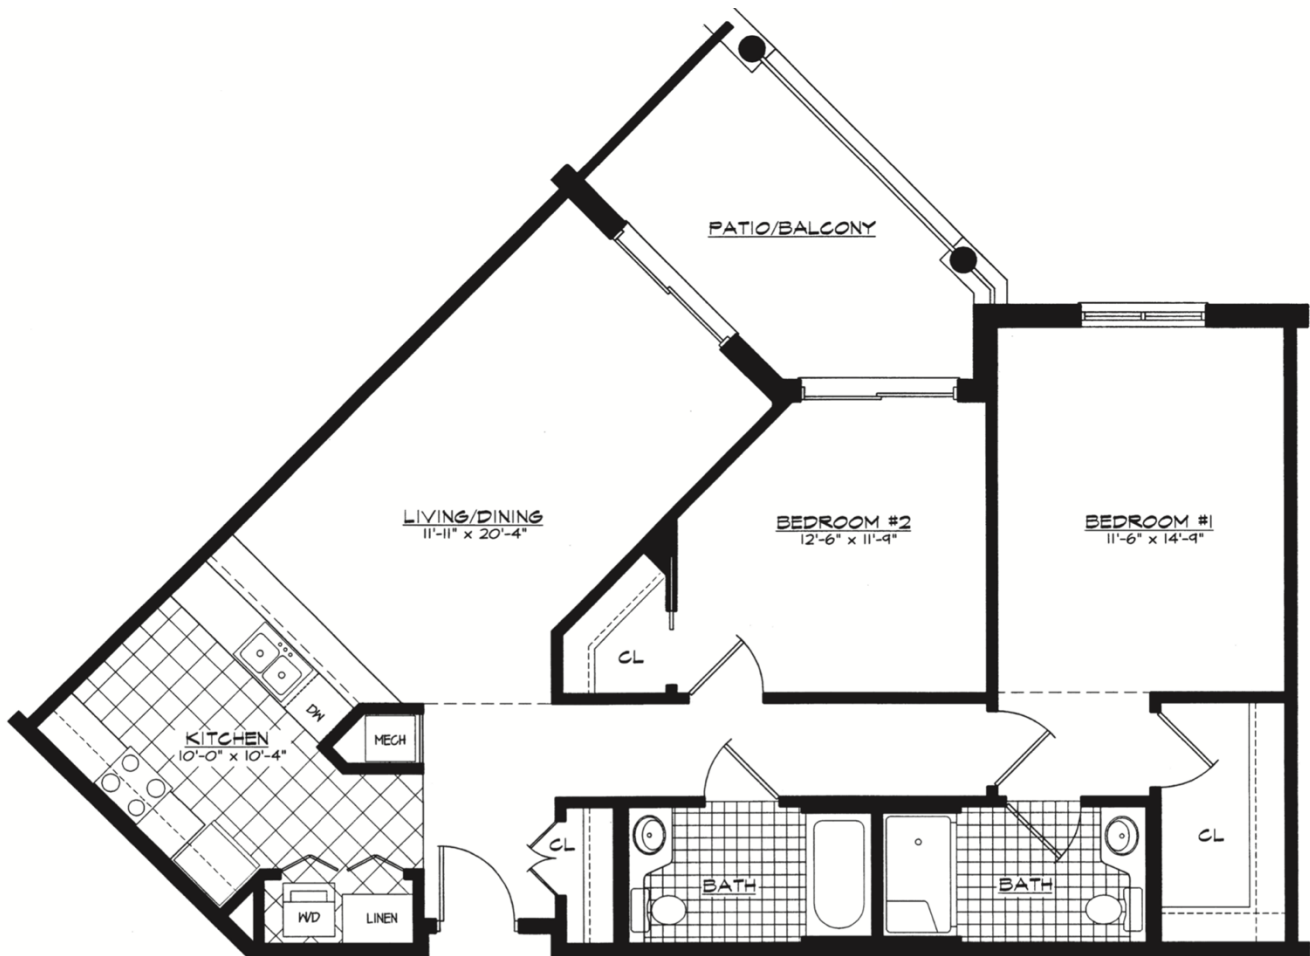

# Laurel Deluxe- The Manor

*Two-Bedroom, 1,214 sq. ft.*

The Laurel Deluxe is of Covenant Woods's more unique floor plans. Both the open living-dining room and second bedroom open to the patio or balcony, where you'll no doubt enjoy a quiet Sunday morning coffee or entertaining evening with friends and family. You'll also have your choice of master bedroom, as both offer quick access to a separate full bathroom. With two full bathrooms connected across a hall to two full bathrooms, the Laurel Deluxe is a perfect fit for roommates or couples who prefer separate bedrooms.