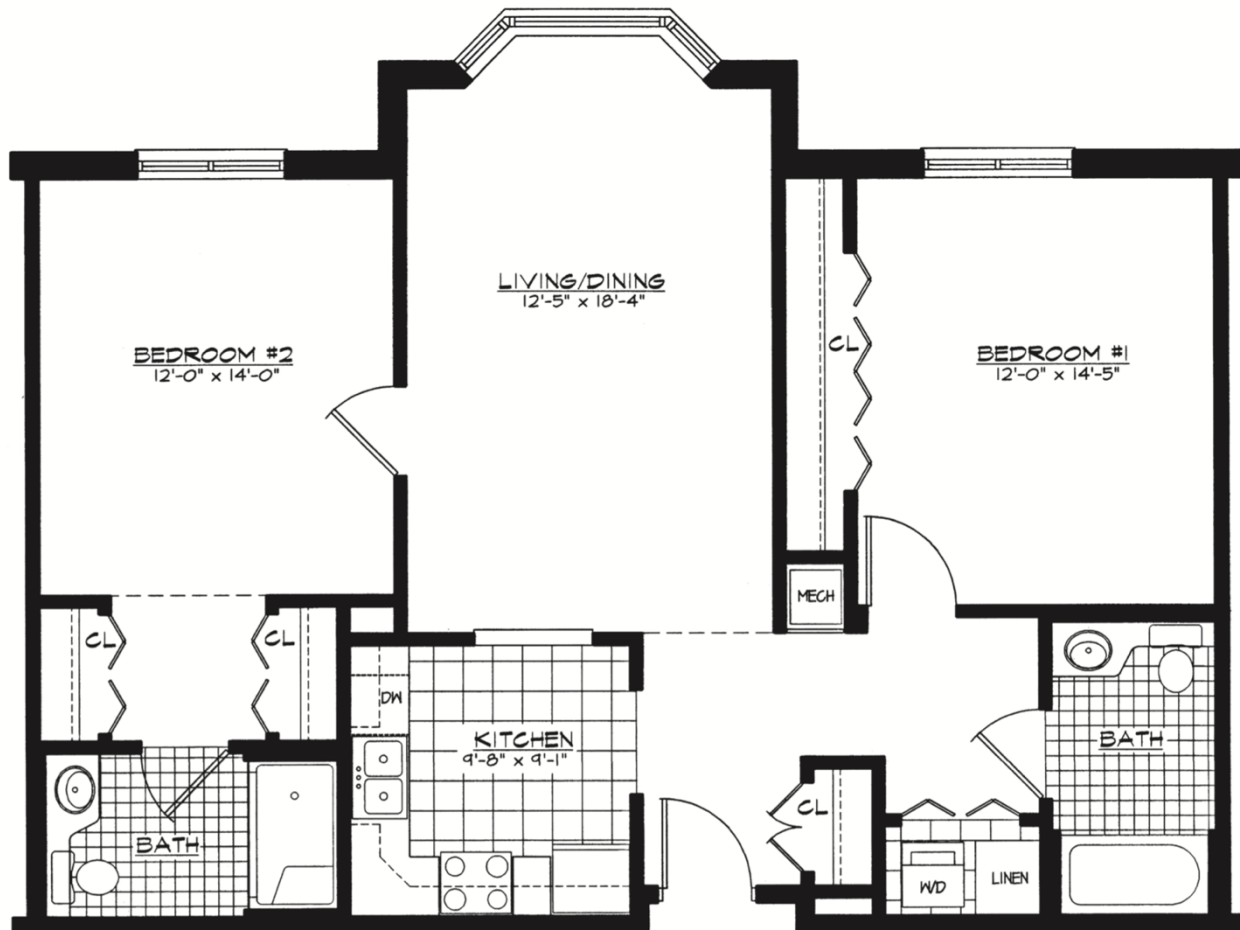

Laurel- The Manor

Two-Bedroom, 1,100 sq. ft.

Take your choice of master bedroom in the Laurel – there are two of them, each with a walk-in or large closet and dedicated full bathrooms (one has a shower with a sitting stoop, the other a bath). The Laurel is ideal for roommates or couples who prefer separate bedrooms.