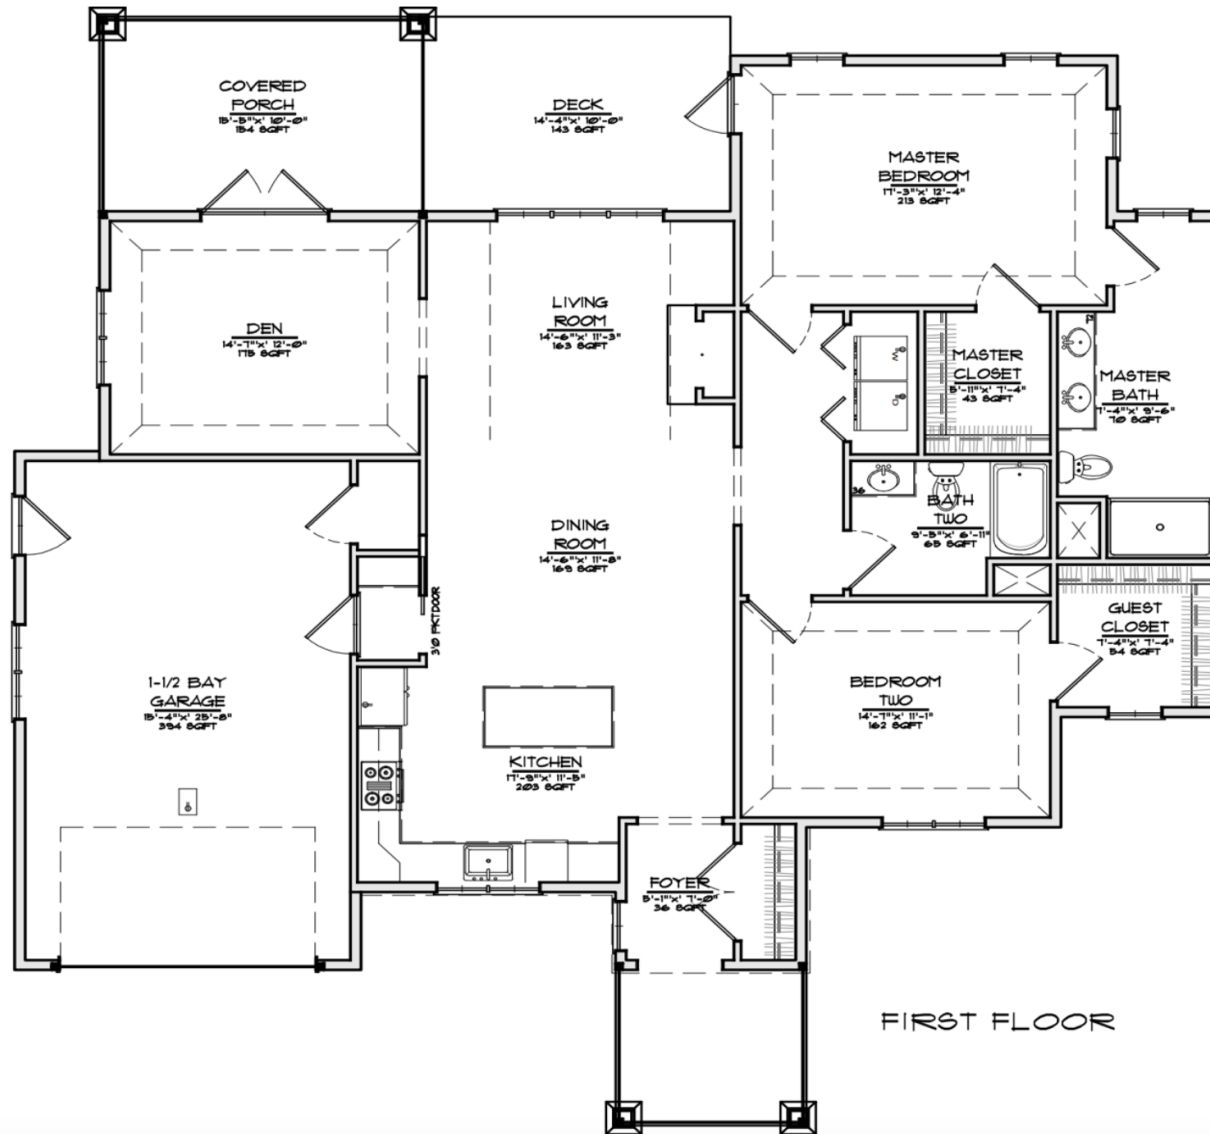

MULBERRY- COTTAGE

Two bedroom- 1,520 sq. ft.

7