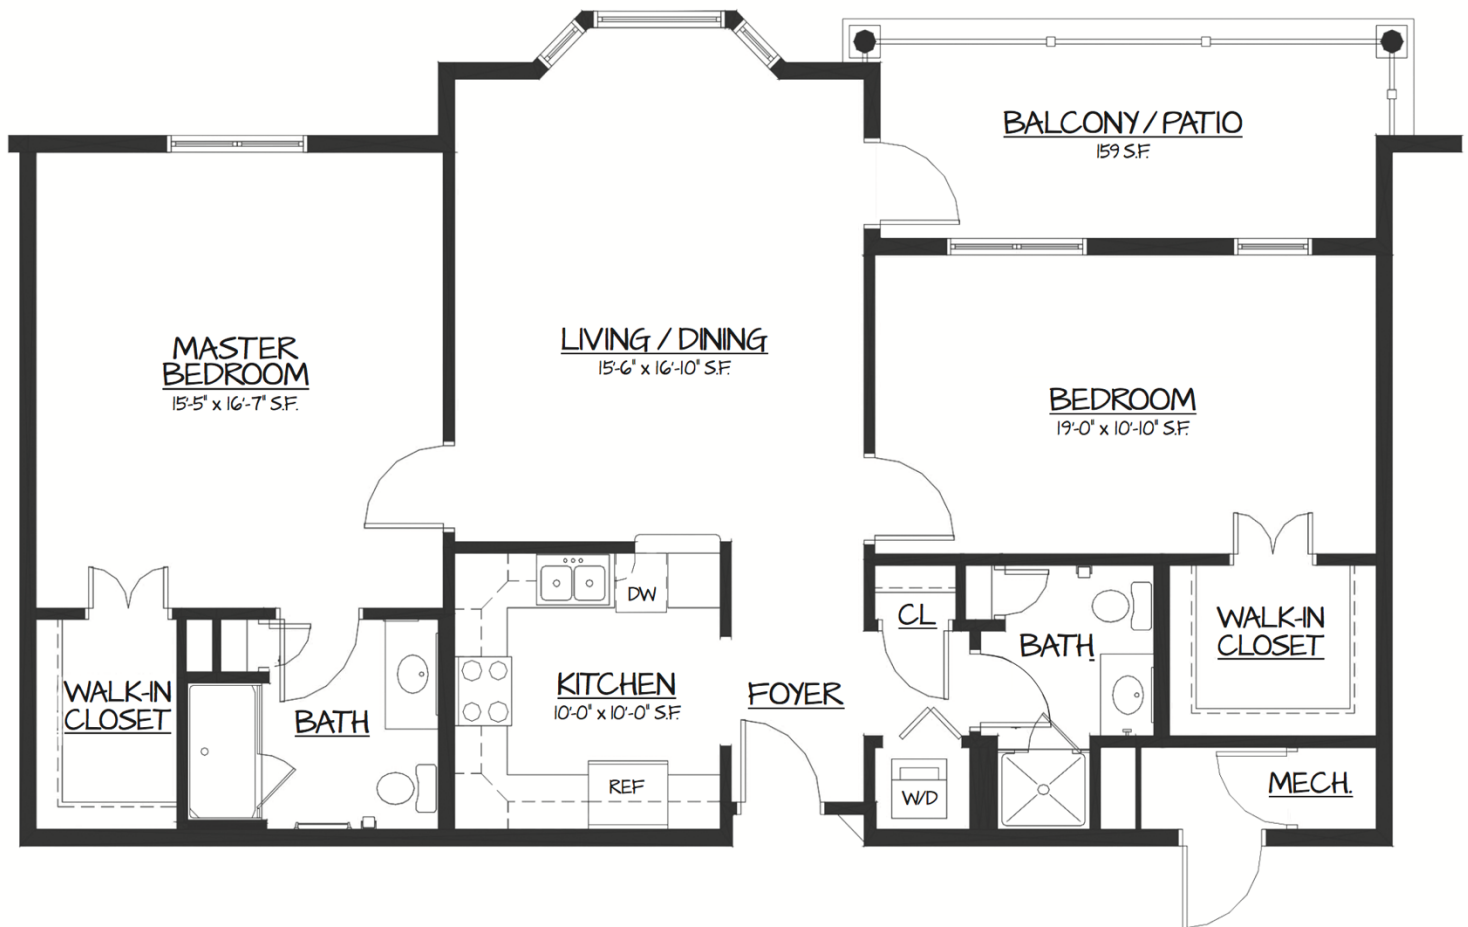

Cypress- The Manor

Two-Bedroom, 1,319 sq. ft.

Located in The Manor yet close to The Lodge, the Cypress offers a central location to the dining and amenities of both buildings. Enter to an open floor plan with a modern kitchen with a breakfast bar that opens to a large dining and living area. Living spaces receive an abundance of natural light that flood in through the home's large bay window. A balcony or porch off the living room provides a perfect entertaining and outdoor dining area. Both the master and guest bedrooms offer full bathrooms and large, walk-in closets.