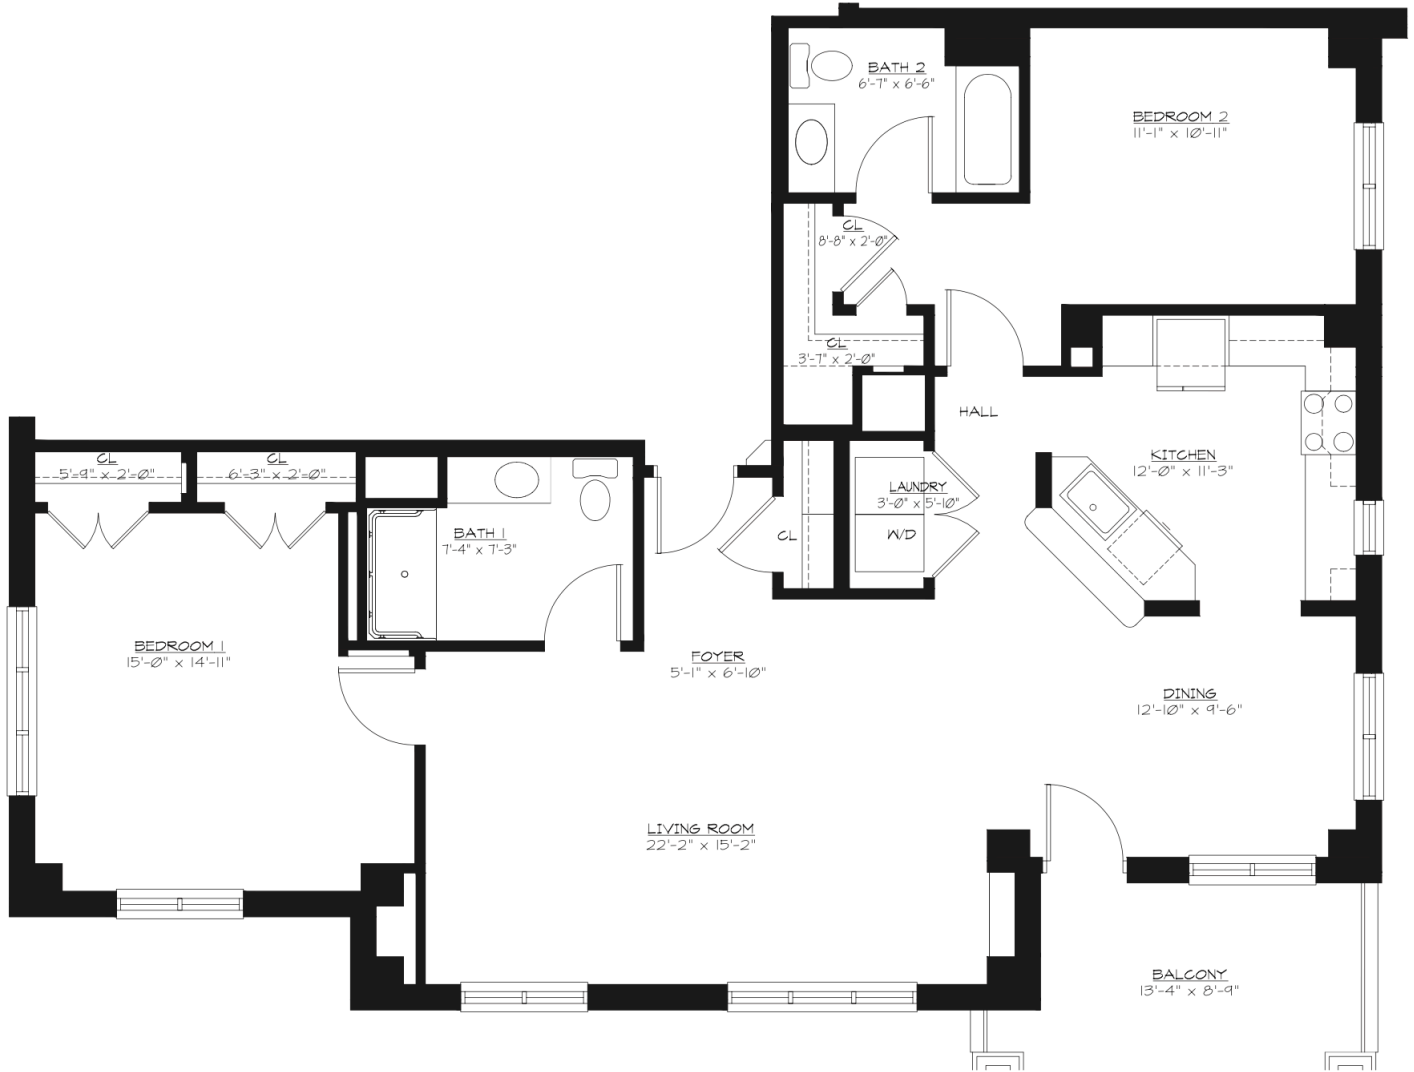

Garden Hyacinth- The Lodge

Two-Bedroom, 1,505 sq. ft.

One of Covenant Woods' larger apartments, the Garden Hyacinth provides plenty of space for living and dining, including a well-appointed full kitchen with a breakfast bar (also perfect for entertaining happy hour guests). Great for a single resident who wants more space or a couple who may need room for guests to roam, the home's balcony offers great views of Covenant Woods' protected woodlands. The master suite includes a spacious closet and full bath.