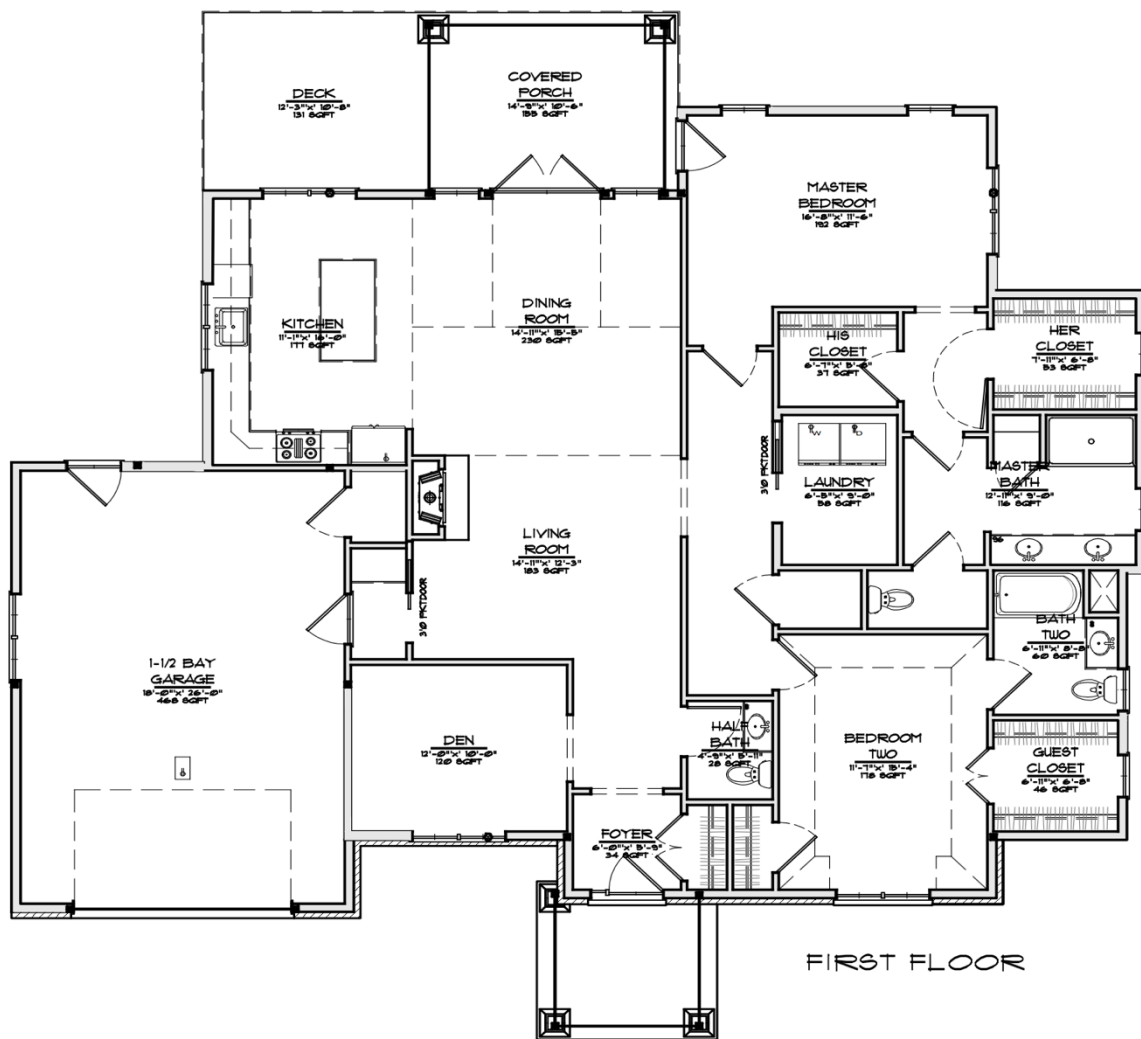

Hickory- Cottage

Two-Bedroom, 1,855 sq. ft.

One of Covenant Woods' newest and largest cottages, the Hickory's Craftsman-style design offers an open floor plan, high ceilings, and abundant storage. For those individuals or couples who are looking to downsize – but perhaps not as much – the Hickory is a perfect fit. Natural light flows throughout the cottage, while covered porches and patios extend your living space outdoors. Unique to the Hickory is a private den off the main living space, providing residents with a quiet room for a home office, entertainment center, or craft room. The Hickory also provides a half-bath for guests. The Brookview neighborhood is only a short walk or ride away from the amenities of both The Manor and The Lodge.