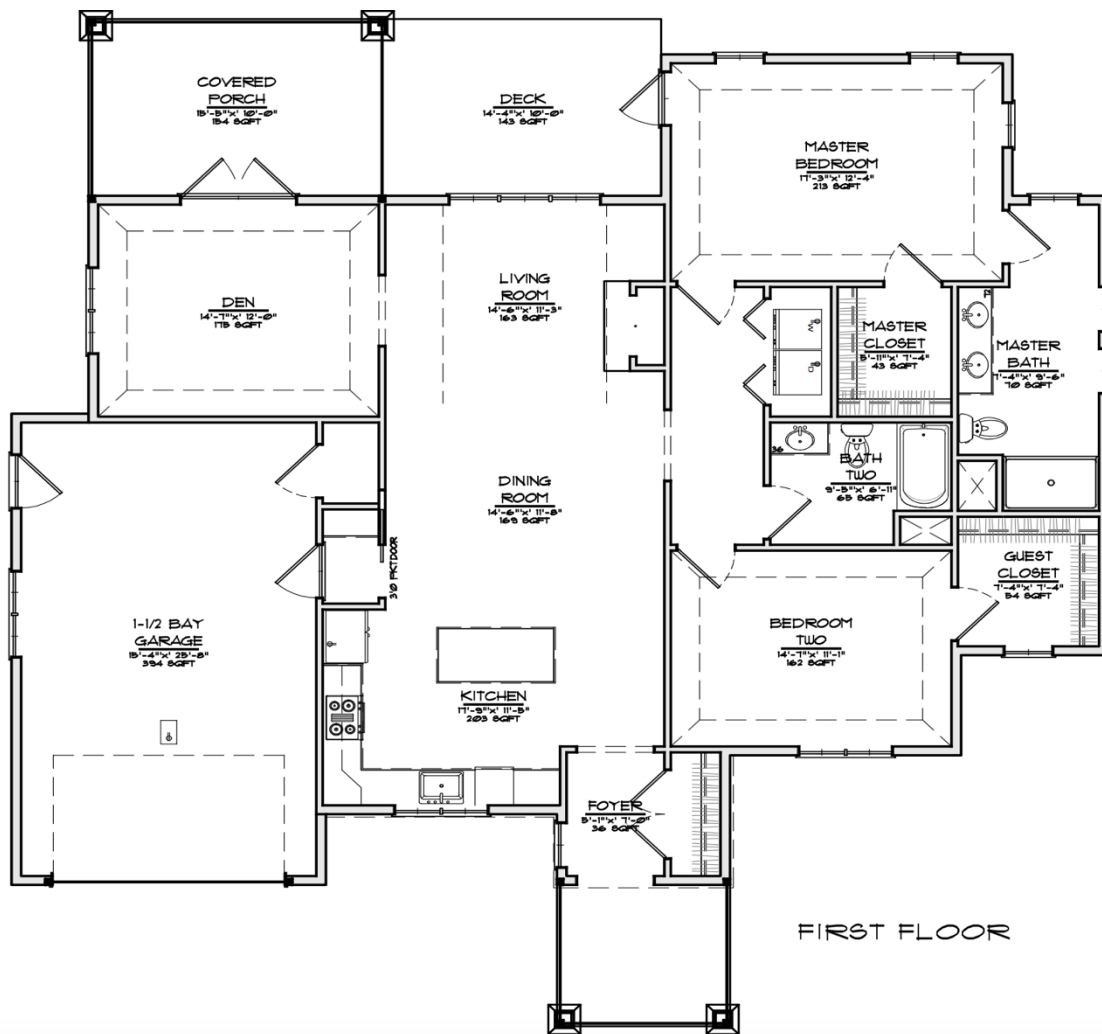

Mulberry-Cottage

Two-Bedroom, 1,520 sq. ft.

The Mulberry's Craftsman-style design offers an open floor plan, high ceilings, and plenty of space for those looking for a maintenance-free lifestyle but aren't quite ready to give up the independence of living in a house. High windows provide an abundance of natural light throughout the cottage, while covered porches and patios extend your living spaces outdoors. Serve up guests at the large kitchen island, though if you don't feel like cooking, the Brookview neighborhood is only a short walk or ride away from the amenities of both The Manor and The Lodge. Brookview residents also enjoy easy access to the five-acre pond and pond trail, which begins at the foot of the neighborhood.