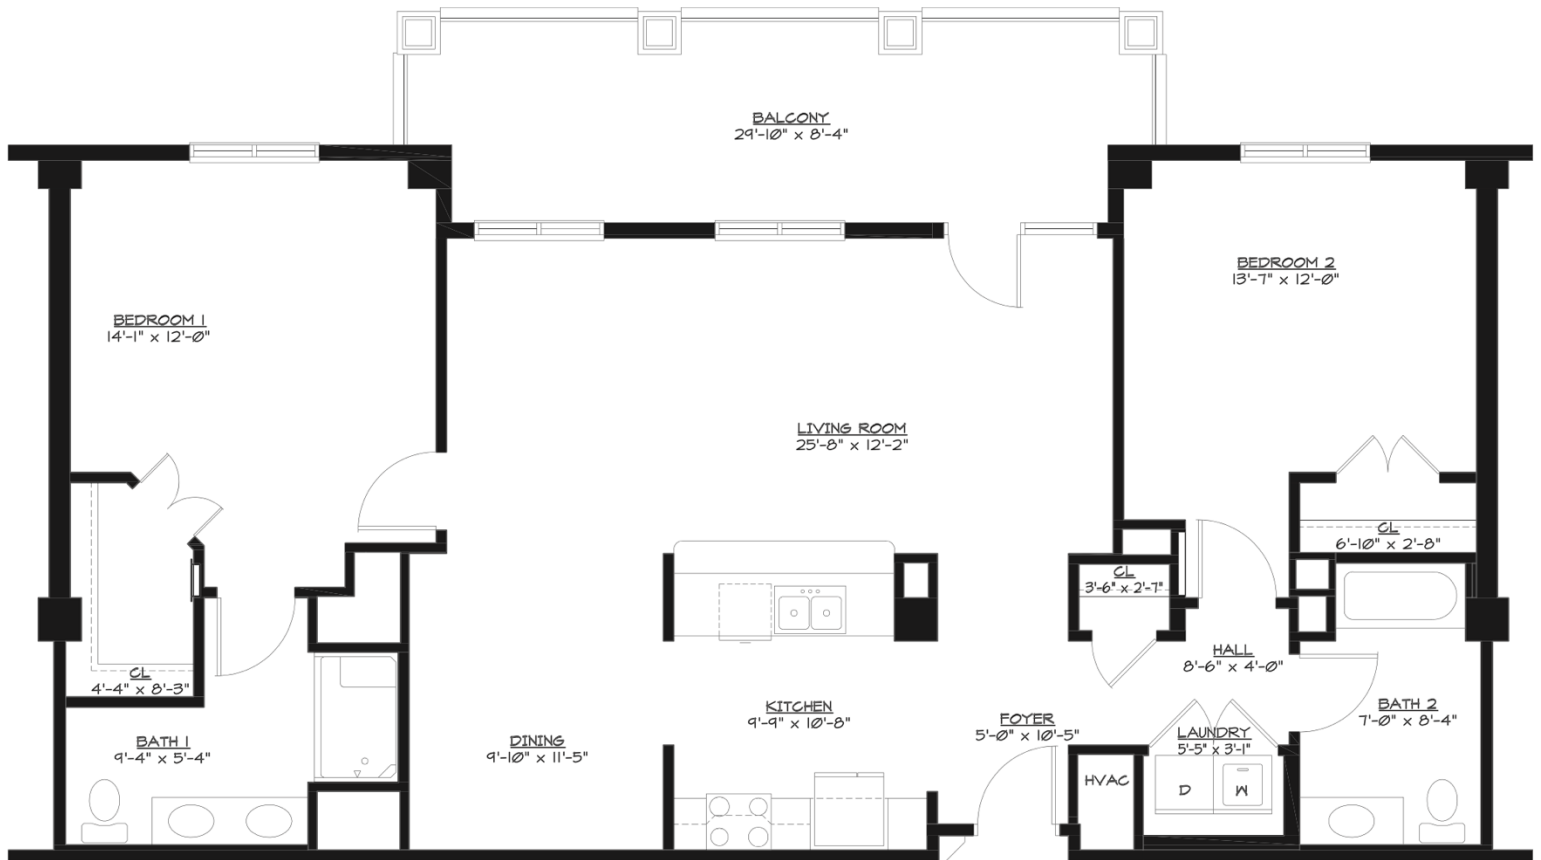

# Sage- The Lodge

## Two-Bedroom, 1,462 sq. ft.

One of Covenant Woods' largest apartments, the Sage boasts two big bedrooms, two full baths, a full kitchen, and a giant balcony that spans the entire expanse of the living room. You'll enjoy serving up a breakfast or happy hour spread on the kitchen counter, which opens up to the living room and connected dining room. The master suite includes a bath with double sinks and a large walk-in closet.