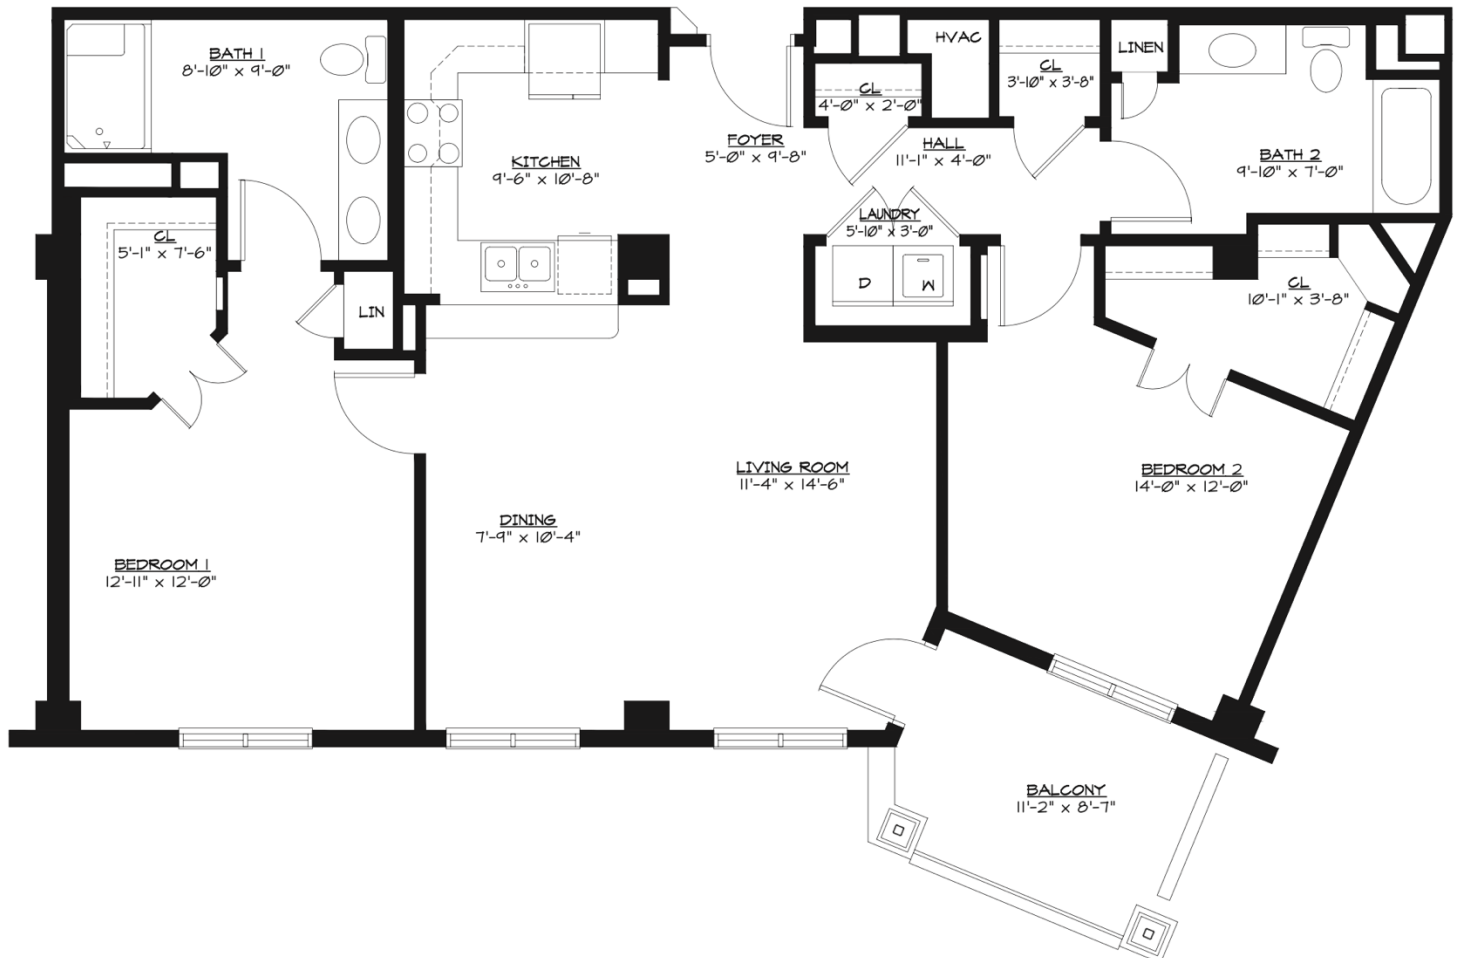

Violet- The Lodge

Two-Bedroom, 1,336 sq. ft.

Spacious and unique, the Violet is a floor plan that offers plenty of opportunity for you to add your own decorative touches. Two large bedrooms both feature walk-in closets. Enjoy dinner at the kitchen's bar, or give guests a place to sit when cooking and entertaining (though, prepared food and entertainment is just a short walk or elevator ride away). A balcony nearly as large as your living room expands your living space outdoors.