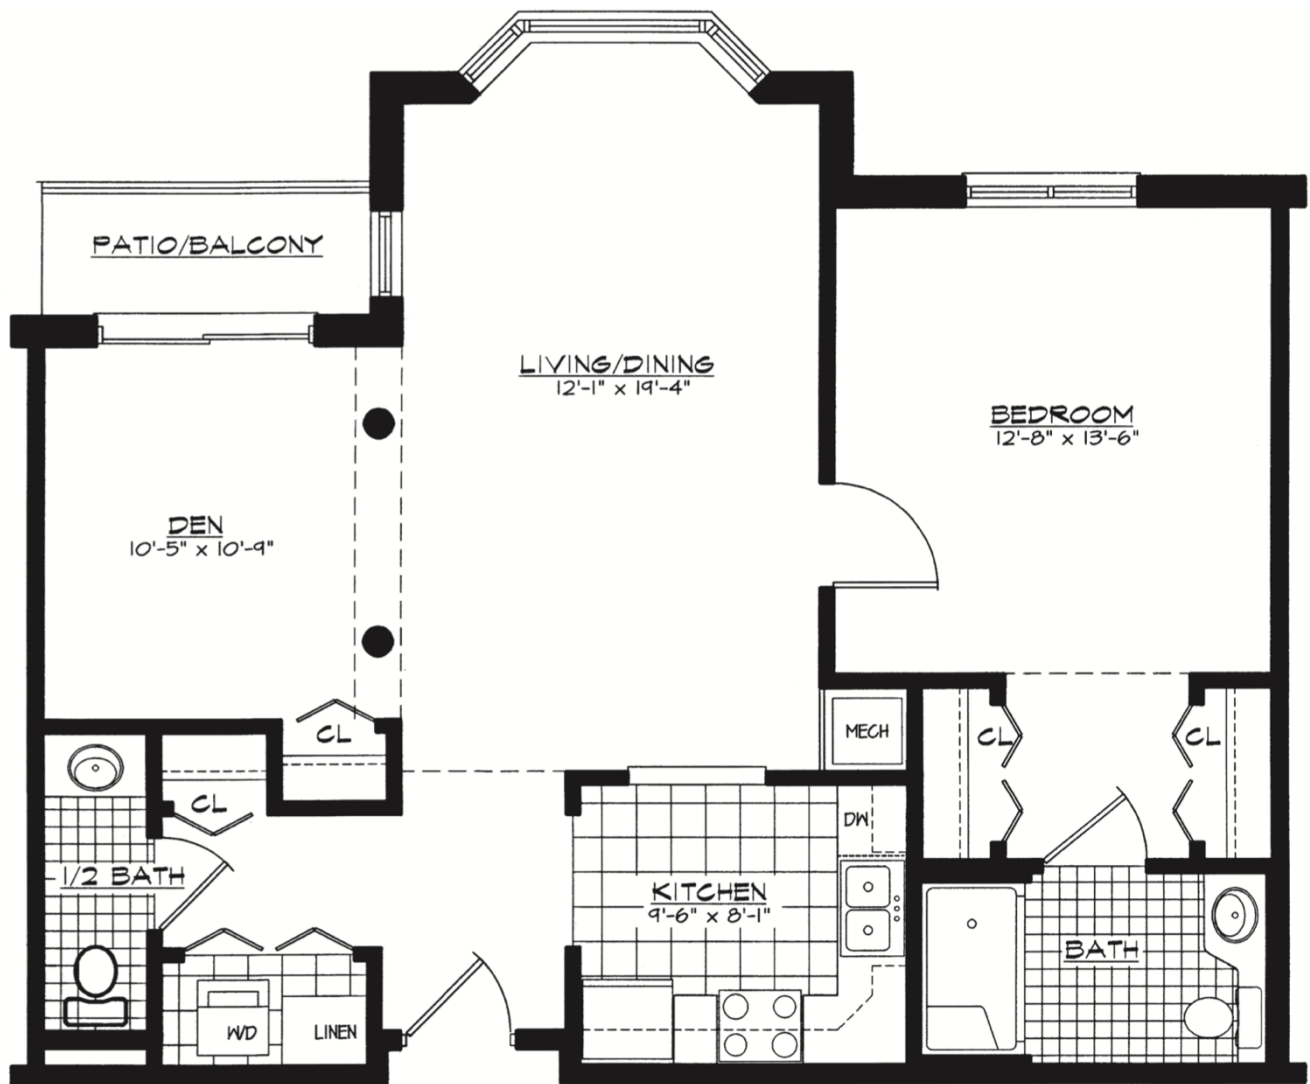

# Hawthorn- The Manor

*One-Bedroom, 975 sq. ft.*

The Hawthorn gives single residents a bit more space compared to most one-bedroom apartments, with the inclusion of a den – or a home office? Entertainment center? – that extends outdoors to a small patio or balcony. There’s even a second bathroom for guests. Living in a Hawthorn, you’re just steps away from dining and amenities of The Manor and only a short walk to The Lodge.